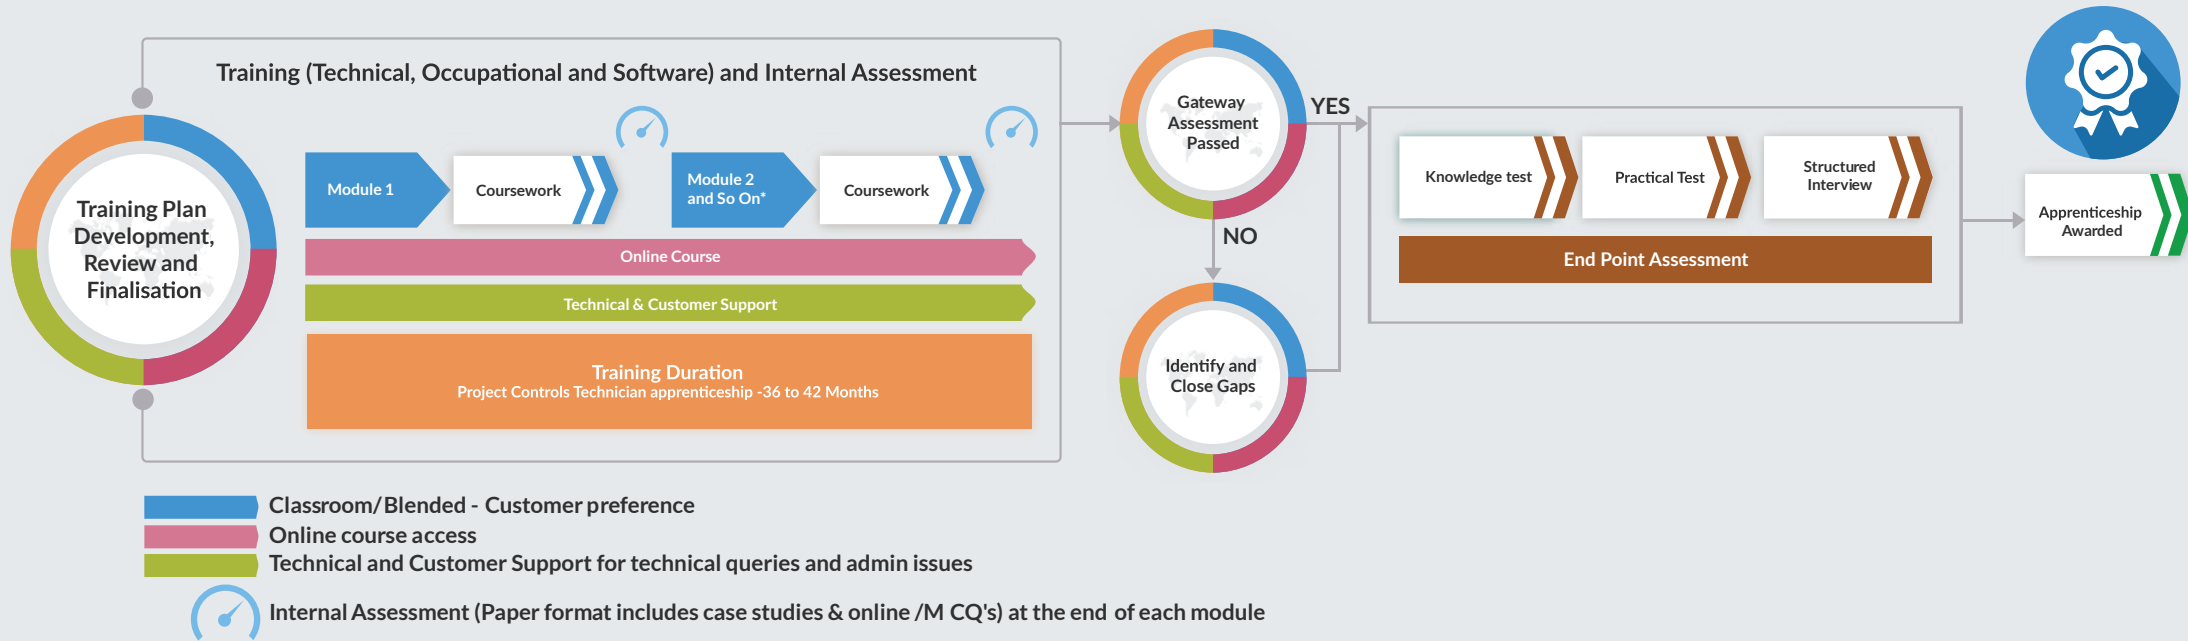

Delivery Approach – Project Controls Technician

* To know more about modules, please contact us at admin@londonmetropolitan.college 